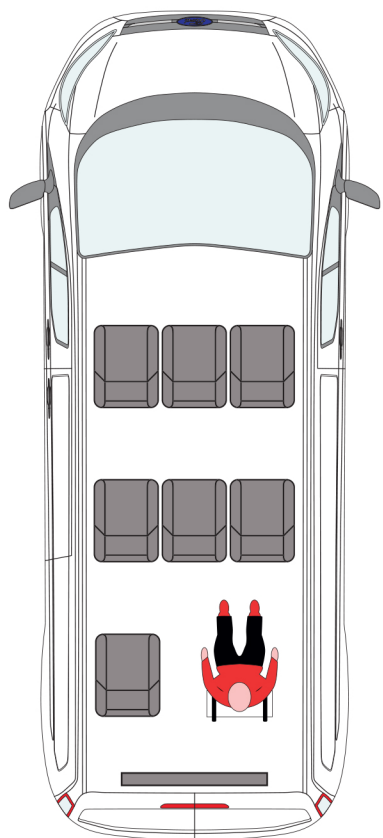

## A Spacious Rear Passenger WAV

The Ford Transit Custom from Cartwright Mobility has seven seats and a wheelchair position giving you plenty of space to accommodate the whole family. For ultimate flexibility the second and third row of seats can be folded or removed completely. This high-roof conversion is fitted with a fully automatic fixed platform lift for rear passenger wheelchair access. Available in manual and automatic.

## Useful Measurements

Lift length:	1150mm
Lift width:	820mm
Lift SWL:	400kg
Entrance height:	1590mm
Interior head height:	1630mm