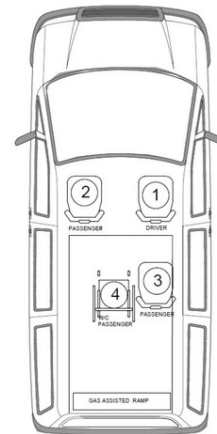

Accessible Citroen Berlingo M

Enjoy comfort without compromise

All our accessible vehicles have access via a wide low angle lightweight ramp at the rear with a choice of gas assistance or fully automated operation. The attention to detail including interior soundproofing and carpeting make our Wheelchair Accessible Vehicles a family favourite quieter all year round and much warmer in the winter.

Optional seating compatible with small wheelchairs

Accessible Features

Seating the wheelchair passenger comfortably within the cabin.

- › **Spacious interior, wide low angle access and extensive headroom**
- › **Full attendant access**
- › **Easy to use securing system**
- › **Assister winch helping access**
- › **Powered ramp and tailgate available**

Choose from the full model and colour range available for early delivery from our UK held stock.

Accessible Citroen Berlingo M	mm	inches
Entry height	1393	54.9
Lowered floor width	840	33.1
Designated travelling position headroom	1424	56.1
Designated travelling position width	658	25.9
Designated travelling position floor length	1230	48.4
External length	4403	173.4
External length with ramp deployed	5663	222.9
External width	2107	82.9
Height without roof bars	1844	72.6