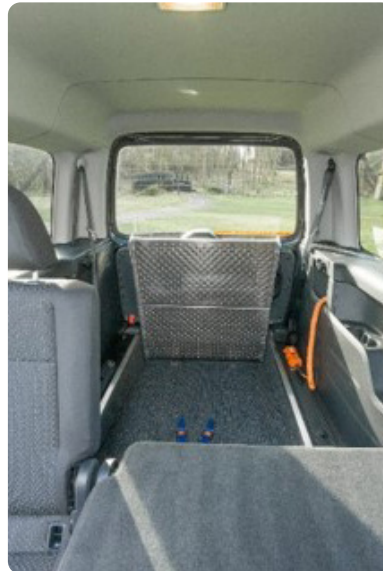

Volkswagen Caddy Maxi Accessible Vehicles

Accessible Volkswagen Caddy Maxi

Enjoy comfort without compromise

All our accessible vehicles have access via a wide low angle lightweight ramp at the rear with a choice of gas assistance or fully automated operation. The attention to detail including interior soundproofing and carpeting make our Wheelchair Accessible Vehicles a family favourite quieter all year round and much warmer in the winter.

Second row seating

Accessible Features

Seating the wheelchair passenger comfortably within the cabin.

- › **Spacious interior, wide access and extensive headroom**
- › **Row two seat back folds flat and the full seat is removable**
- › **Up to 5 passengers and the driver**
- › **Maxi Life full flat lowered floor**
- › **Assister winch helping access**
- › **Powered ramp and tailgate available**

Choose from the Volkswagen full model and colour range available from our stock holding.

Accessible Volkswagen Maxi Life	mm	inches
Entry height	1450	57.08
Lowered floor width	785	30.9
Designated travelling position headroom	1510	51.6
Designated travelling position width	805	31.6
Designated travelling position floor length	1110	43.7
External length	4954	195
External length with ramp deployed	6204	244.1
External width	2100	82.6
Height including roof bars	1800	70.8

Second row seating

Accessible Features

Seating the wheelchair passenger comfortably within the cabin.

- › **Spacious interior, wide access and extensive headroom**
- › **Extended lowered floor able to accommodate the longest of wheelchairs**
- › **Access between second row seating**
- › **Up to 4 passengers and the driver**
- › **Assister winch helping access**
- › **Powered ramp and tailgate available**