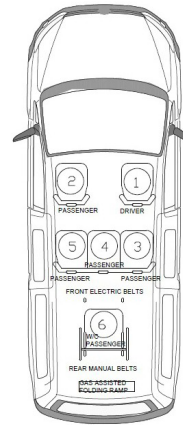

Second row seating

Accessible Features

Seating the wheelchair passenger comfortably within the cabin.

- › **Spacious interior, wide access and extensive headroom**
- › **Row two seat back folds flat and the full seat is removable**
- › **Up to 5 passengers and the driver**
- › **Maxi Life full flat lowered floor**
- › **Assister winch helping access**
- › **Powered ramp and tailgate available**

Choose from the Volkswagen full model and colour range available from our stock holding.

Accessible Volkswagen Maxi Life	mm	inches
Entry height	1450	57.08
Lowered floor width	785	30.9
Designated travelling position headroom	1510	51.6
Designated travelling position width	805	31.6
Designated travelling position floor length	1110	43.7
External length	4954	195
External length with ramp deployed	6204	244.1
External width	2100	82.6
Height including roof bars	1800	70.8

Second row seating

Accessible Features

Seating the wheelchair passenger comfortably within the cabin.

- › **Spacious interior, wide access and extensive headroom**
- › **Extended lowered floor able to accommodate the longest of wheelchairs**
- › **Access between second row seating**
- › **Up to 4 passengers and the driver**
- › **Assister winch helping access**
- › **Powered ramp and tailgate available**

Choose from the Volkswagen full model and colour range available from our stock holding.

Accessible Volkswagen Maxi 4 Life	mm	inches
Entry height	1430	56.3
Lowered floor width	785	30.9
Designated travelling position headroom	1410	55.6
Designated travelling position width	640	25.2
Designated travelling position floor length	1920	75.5
External length	4954	195
External length with ramp deployed	6239	245.6
External width	2100	82.6
Height including roof bars	1800	70.8