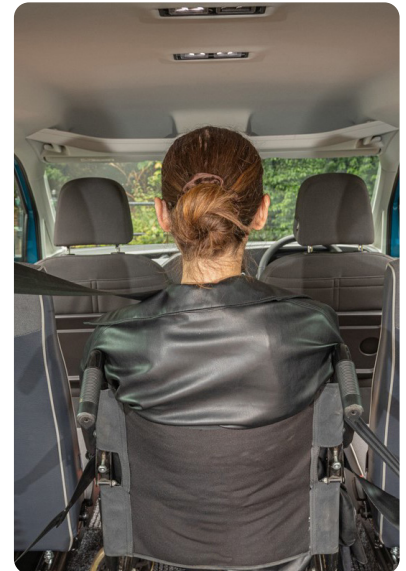

Accessible Volkswagen Maxi 4 Life	mm	inches
Entry height	1430	56.3
Lowered floor width	785	30.9
Designated travelling position headroom	1410	55.6
Designated travelling position width	640	25.2
Designated travelling position floor length	1920	75.5
External length	4954	195
External length with ramp deployed	6239	245.6
External width	2100	82.6
Height including roof bars	1800	70.8

Arrange a no obligation free full day social distanced home trial demonstration.

0800 121 66 22

info@automotivegroup.co.uk