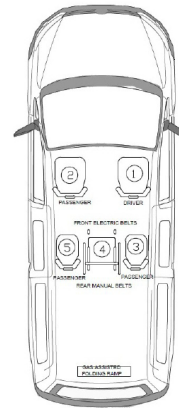

Choose from the Volkswagen full model and colour range available from our stock holding.

Accessible Volkswagen Maxi Life	mm	inches
Entry height	1450	57.08
Lowered floor width	785	30.9
Designated travelling position headroom	1510	51.6
Designated travelling position width	805	31.6
Designated travelling position floor length	1110	43.7
External length	4954	195
External length with ramp deployed	6204	244.1
External width	2100	82.6
Height including roof bars	1800	70.8

Second row seating

Accessible Features

Seating the wheelchair passenger comfortably within the cabin.

- › **Spacious interior, wide access and extensive headroom**
- › **Extended lowered floor able to accommodate the longest of wheelchairs**
- › **Access between second row seating**
- › **Up to 4 passengers and the driver**
- › **Assister winch helping access**
- › **Powered ramp and tailgate available**

Choose from the Volkswagen full model and colour range available from our stock holding.

Accessible Volkswagen Maxi 4 Life	mm	inches
Entry height	1430	56.3
Lowered floor width	785	30.9
Designated travelling position headroom	1410	55.6
Designated travelling position width	640	25.2
Designated travelling position floor length	1920	75.5
External length	4954	195
External length with ramp deployed	6239	245.6
External width	2100	82.6
Height including roof bars	1800	70.8