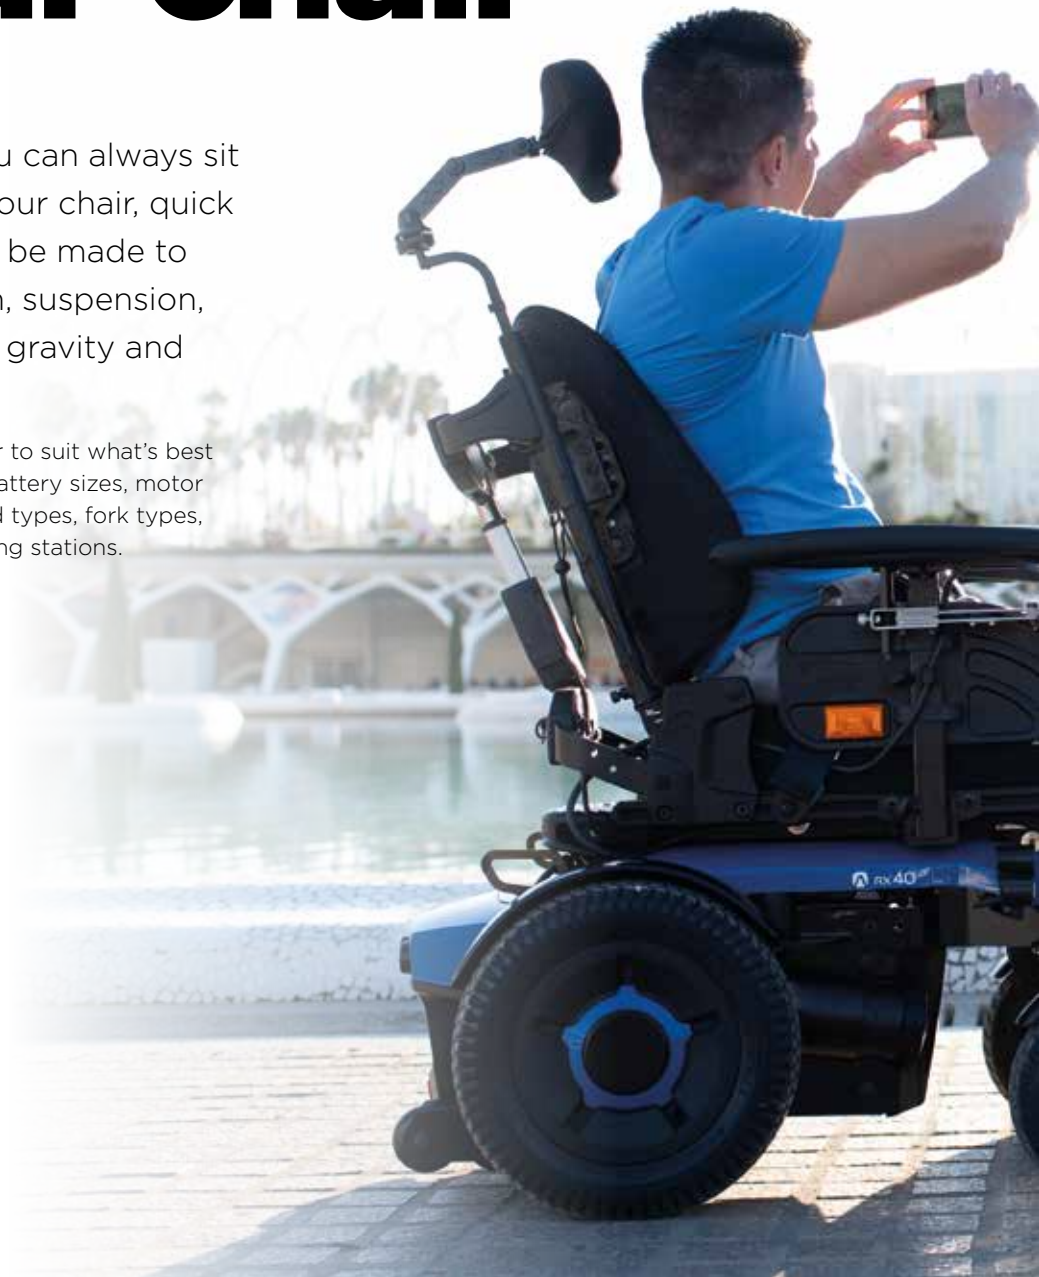

You can adapt the chair to suit what's best for you with different battery sizes, motor speeds, wheel sizes and types, fork types, light options and docking stations.

**Choose a base that suits you
560 mm or 635 mm then
you'll have the following options:**