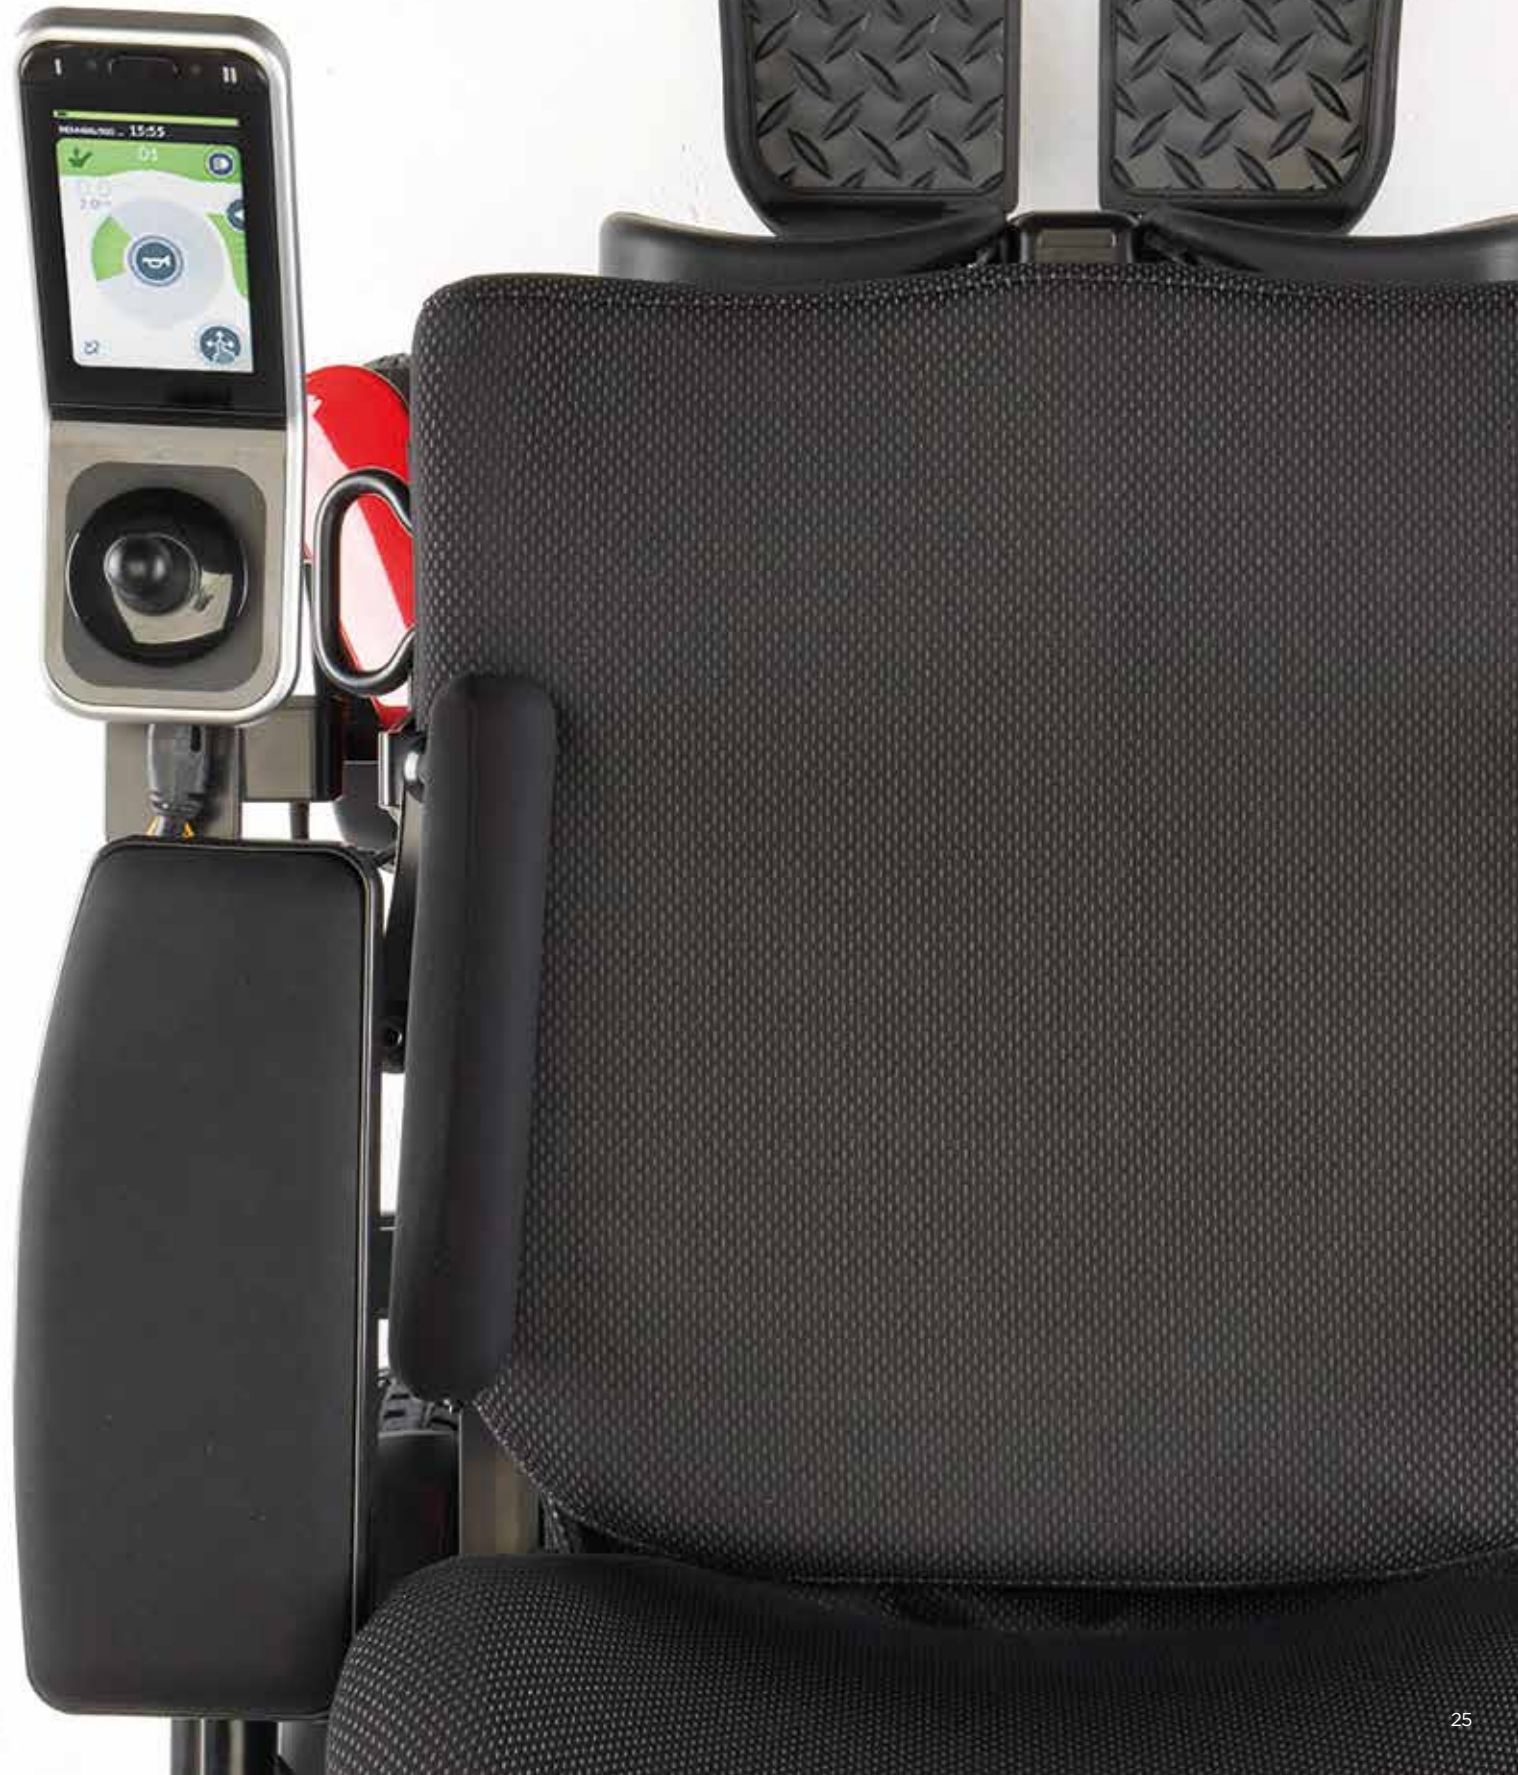

Adapts to your needs:

- > Seat depth
- > Seat width
- > Backrest height
- > Armrest height
- > Seat height
- > Length of footrests

REM400 controls

3.5"

colour touch screen

Built-in Bluetooth 

Connect to your smart phone, laptop and smart speaker

 **Direct Access**

Jump straight into the menus - you have direct access to the profiles and functions

Touchscreen technology 

Swipe or tap our colour touch screen and be in control of where you go with our REM400 control

 **Ambidextrous**

The controls are adaptable for both left and right-handed use. If a standard joystick doesn't work for you, you can customise your chair with a specialist control

Clear speed gauge 

On the top left of the control screen is a speedometer, indicating the speed of your chair as you are driving it. An odometer is also present to record the distance you have travelled

Joystick

Compact remote with LED display

Joystick

Product	Description	Type
> Extremity control joystick	Small joystick ideal for chin control, and comes with a headrest and egg switch	Joystick
> MEC joystick	Ideal if you have muscle weakness or fine motor control. It needs very little force	Joystick
> Compact remote with LED display	Perfect if you have a limited range of motion and/or reduced strength	Joystick
> Paediatric compact joystick	Its shallow base makes it a good option for a midline mount	Joystick
> Single switch joystick	Made for people with high muscle tone or uncontrolled movements	Joystick