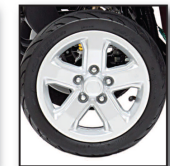

Agility ... Compact Rugged, Reliable Comfort!

The new **Agility** compact 8 mph scooter offers high performance with comfort, making everyday journeys a pleasure!

This new updated model has been designed to provide you with a totally luxurious travelling experience!

Agility is available in

- *Cherry Red*
- *Metallic Mink*
- *Glossy Black*
- *Sapphire Blue*
- *Glossy Bronze*

The **Agility** has many features that will enhance your everyday life:

- Bespoke alloy wheels & low profile pneumatic tyres.
- Superior ground clearance, 5.4" for driving on tougher terrain.
- Waterproof backlit LCD display with full odometer functions and high visibility back-lit easy to operate switches.
- Comfortable swivel and slide padded seat
- Automotive style dashboard with service interval warning.
- 12v / 24w power socket - mobile phone charging on-board.
- Oil dampened suspension
- Easy access on board storage – Convenient, safe & secure.
- Low consumption LED front & rear lighting.
- Real automotive horn for road use issues.

Automotive style dashboard with delta style tiller

Front and rear LED lights

Front oil dampened suspension

Rear oil dampened suspension

12" bespoke alloy wheel - low profile tyre

12v / 24w power socket for mobile device

Specifications at a glance:

- Maximum User Weight : 165kg/26stone
- Maximum Speed : 8mph
- Range: up to 25 miles
- Maximum slope: 12°
- Battery : 2 x 50Ah