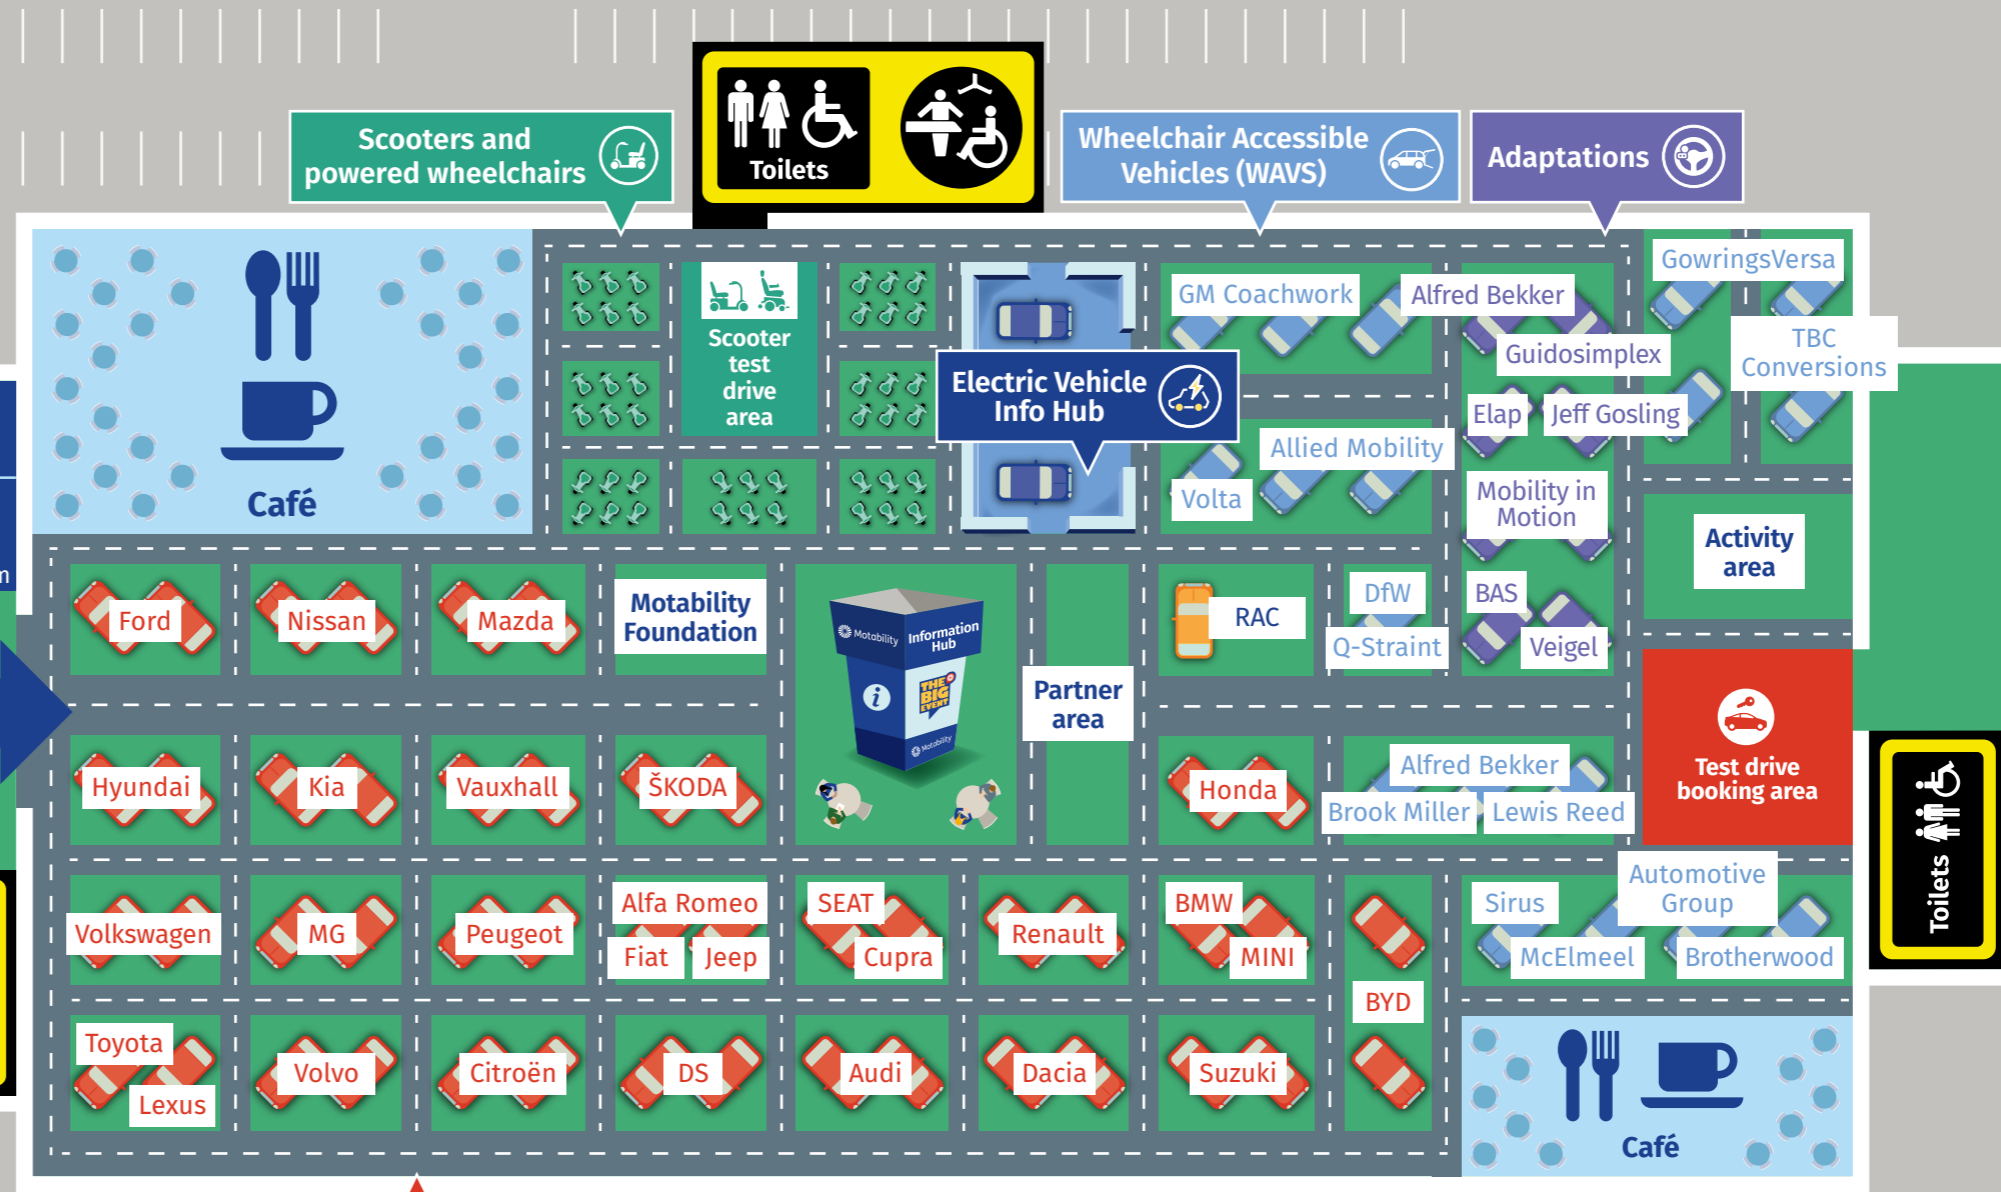

If you have any questions about the Motability Scheme speak to one of our friendly advisors.

- Over 45 cars
- Over 40 scooters and powered wheelchairs
- Over 20 adapted cars and WAVs
- Test drive a range of cars and scooters

There's a lot going on at The Big Event, so if it becomes too much a Quiet Room is located here.

Entrance

 Scooter Hire

Use the token you collected on arrival for a free tea, coffee or soft drink!

Cars 

Key

-  Cars
-  Adaptations
-  Wheelchair Accessible Vehicles
-  Scheme partner vehicles
-  Scooters and powered wheelchairs
-  Test drive booking area

There are a range of vehicles on display from 30 manufacturers*

There are 8 different suppliers demonstrating a wide range of access, stowage and driving adaptations available

Alfred Bekker
BAS
Elap

Driving

Guidosimplex
Jeff Gosling
Mobility in Motion

Access

Q'Straint
Veigel