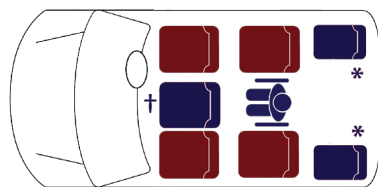

Ford Tourneo Custom Grandeur "Conversions without limits"

† - optional OE seat
* - optional slim seat

Available on Motability
Call for a home demonstration

Alfred Bekker API Ltd

01377 241700

sales@alfredbekker.com

www.alfredbekker.com