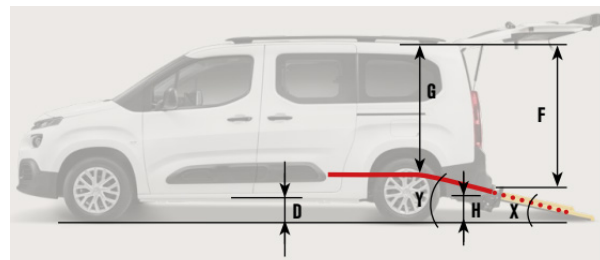

## Dimensions

<b>A</b>	min. floor width	815 mm	32.1 in
<b>B</b>	ramp width	780 mm	30.7 in
<b>C</b>	usable floor length	1370 mm	53.9 in
<b>D</b>	floor clearance	175 mm	6.9 in
<b>E</b>	ramp length	1300 mm	51.2 in
<b>F</b>	entrance door height	1425 mm	56.1 in
<b>G</b>	min. interior height	1410 mm	55.5 in
<b>H</b>	ramp clearance	205 mm	8.1 in
<b>X</b>	ramp slope	12°	12°
<b>Y</b>	floor slope	9°	9°