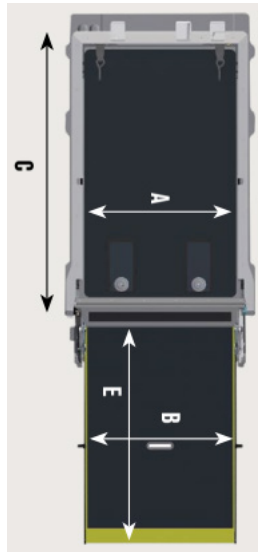

## Dimensions

<b>A</b>	min. floor width	815 mm	32.1 in
<b>B</b>	ramp width	780 mm	30.7 in
<b>C</b>	usable floor length	1370 mm	53.9 in
<b>D</b>	floor clearance	175 mm	6.9 in
<b>E</b>	ramp length	1300 mm	51.2 in
<b>F</b>	entrance door height	1425 mm	56.1 in
<b>G</b>	min. interior height	1410 mm	55.5 in
<b>H</b>	ramp clearance	205 mm	8.1 in
<b>X</b>	ramp slope	12°	12°
<b>Y</b>	floor slope	9°	9°