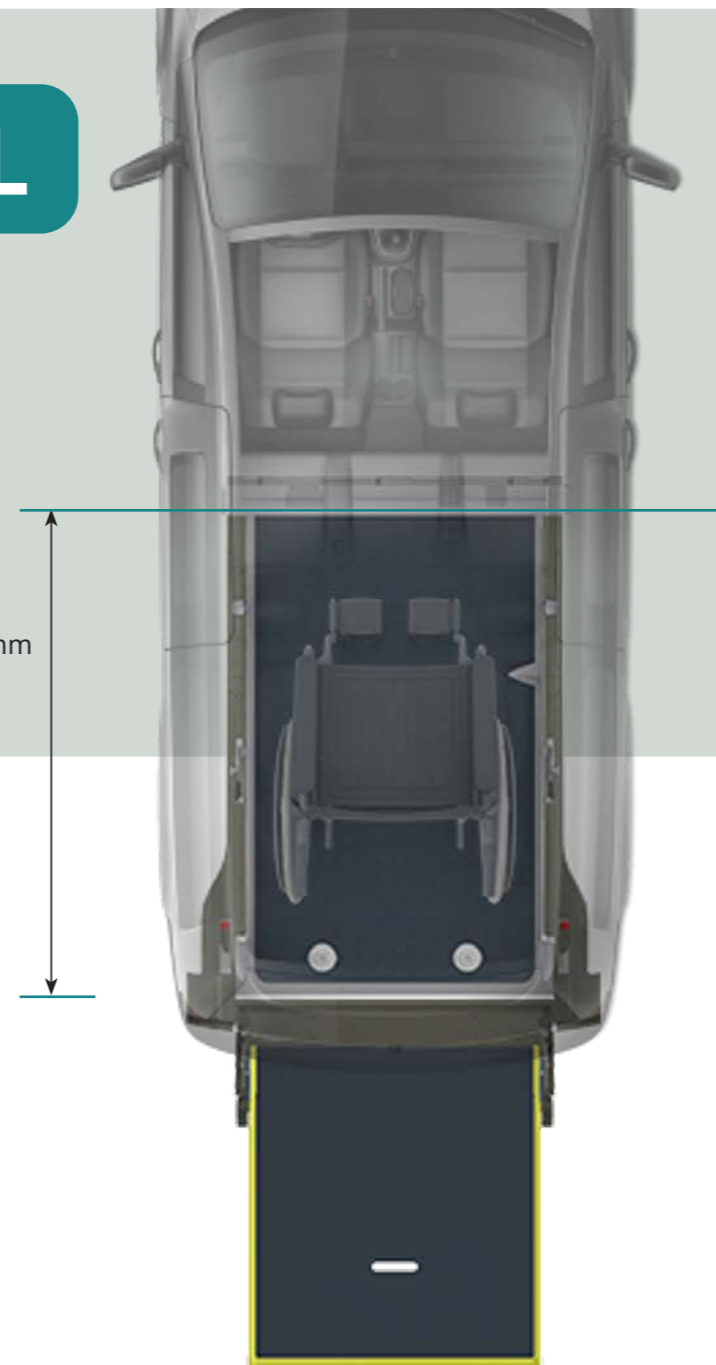

The unique patented rear impact protection system significantly increases the safety of the vehicle occupants.

Optional

Optional alternative style of rear restraint

3 DIFFERENT SIZES for all your needs

CADDY **S**

1 350 – 1 490 mm

CADDY MAXI **L**

1 280 – 1 330 mm

CADDY MAXI **XL**

1 380 – 1 850 mm

Whether you need a family-sized wheelchair accessible vehicle, or run a taxi company, we always have the right solution for you. Just choose.

DIMENSIONS

	S	L	XL
A	310 mm	310 mm	310 mm
B	700 mm	300 mm	300 mm
C	600 mm	-	600 mm
D	1 200 mm	1 200 mm	1 200 - 1 710 mm
E	1 420 mm	1 420 mm	1 420 mm
F	1 200 mm	1 200 mm	1 200 mm
G	1 000 mm	1 000 mm	1 000 mm
H	10°	10 - 14°	10 - 14°
I	100 mm	100 mm	100 mm
J	100 mm	200 mm	100 mm
K	400 mm	-	400 mm