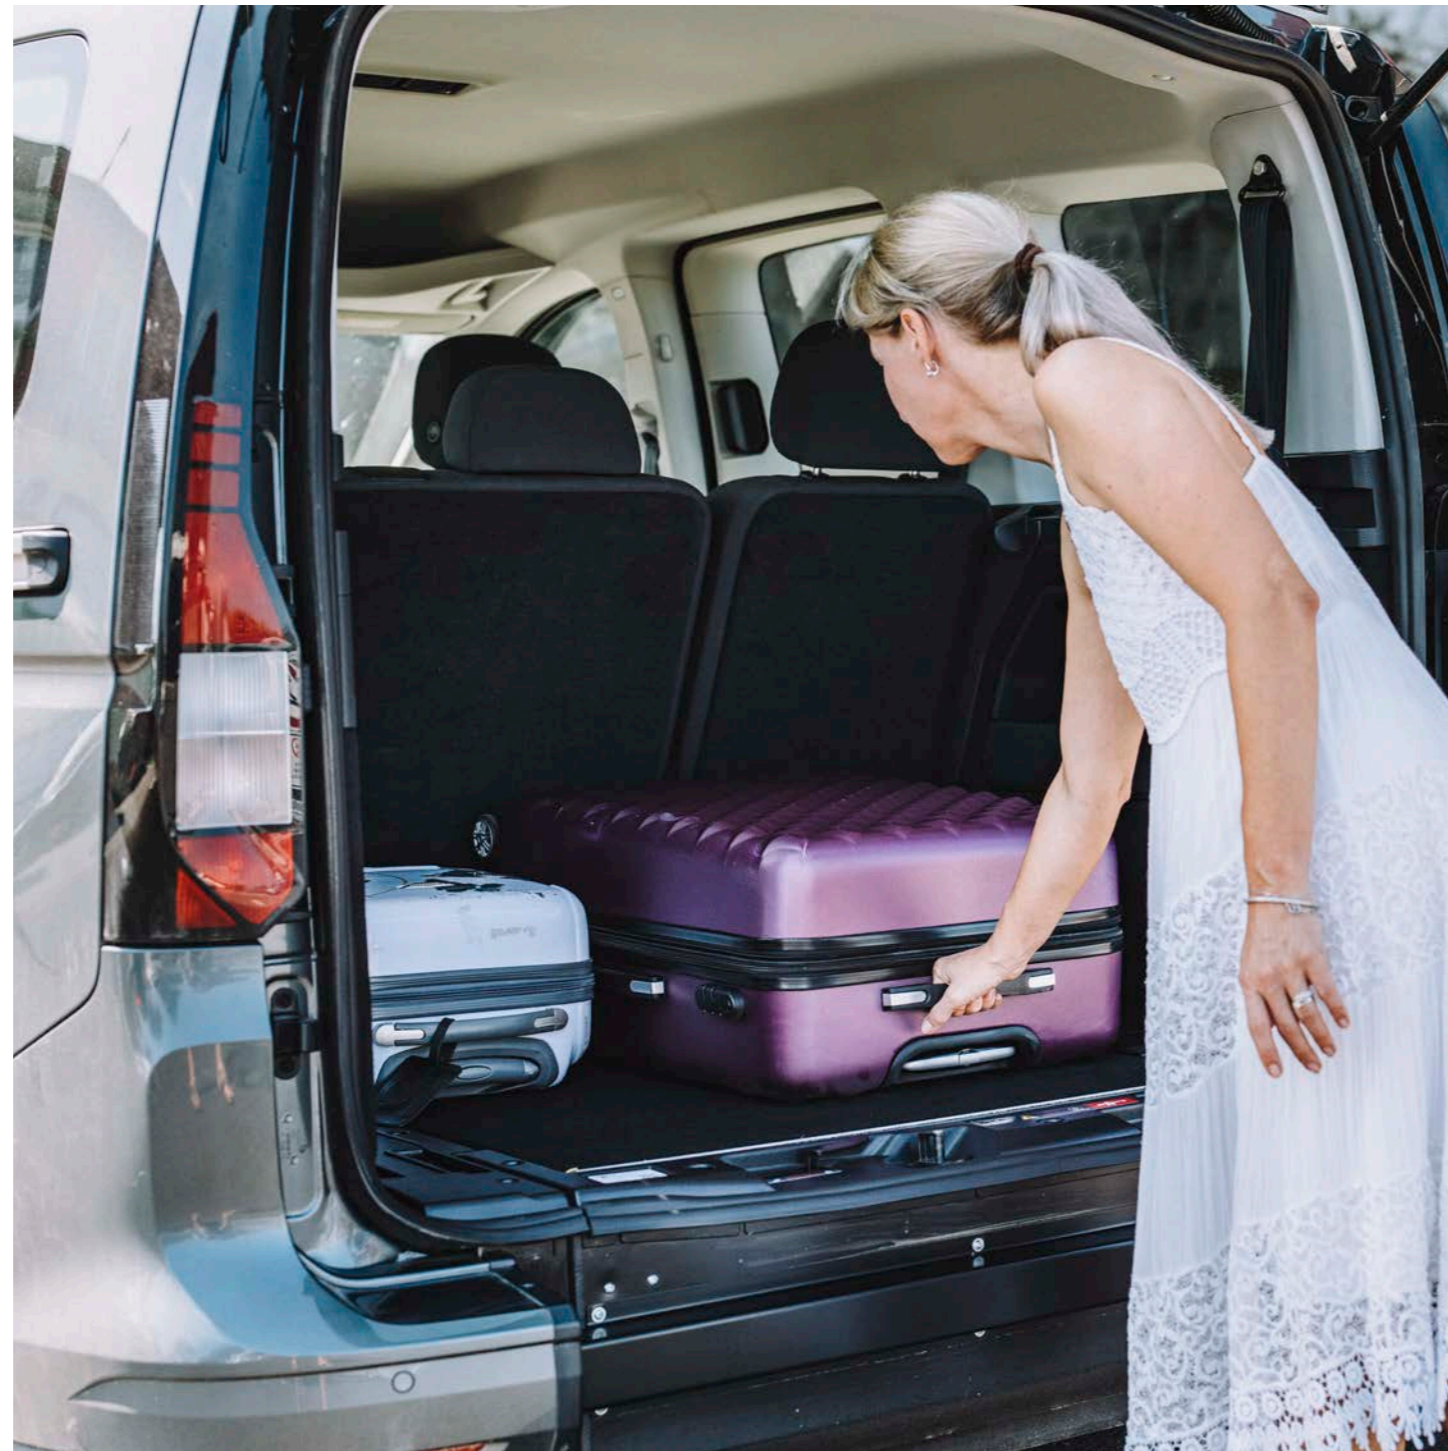

ZeroEffort

The new patented UpLifter™ functionality, in combination with a fully balanced ramp in all positions, delivers uncompromised handling and comfort as well as setting new standards for wheelchair accessible vehicles. Truly a ZeroEffort™ system.

We care about your comfort and safety.

Throughout the new vehicle design process, we always look at how to increase levels of comfort and safety. The new Caddy Flexiramp™ comes with many new features and improvements, which we're confident you will appreciate in your daily usage of the vehicle.