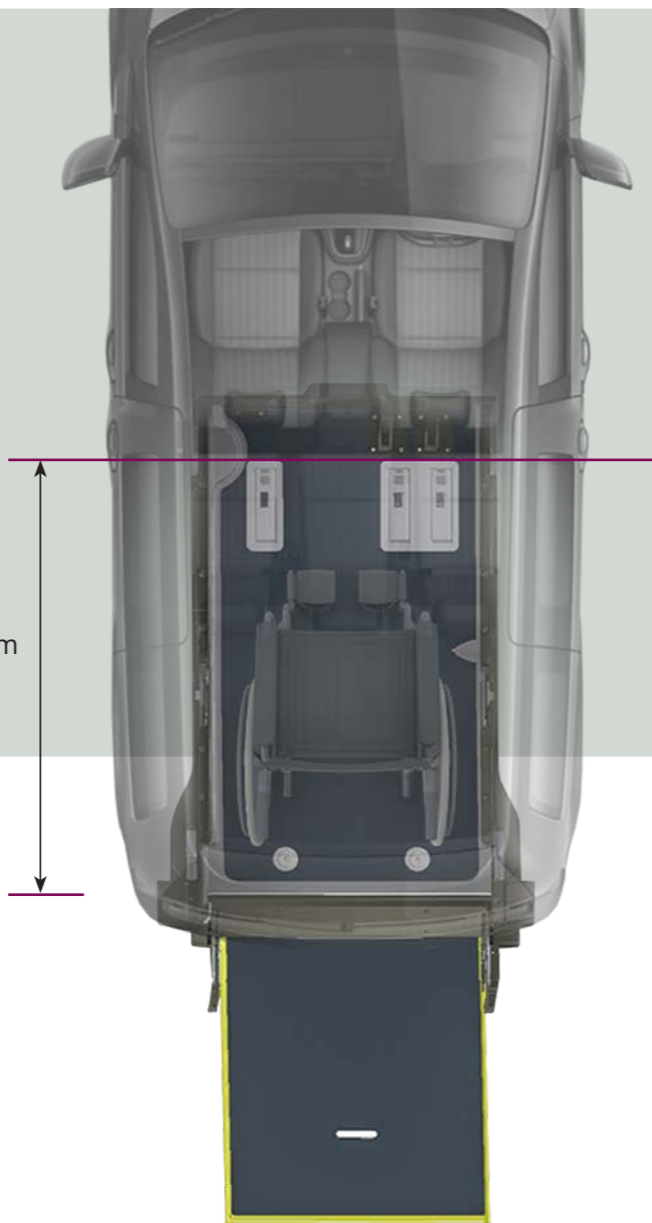

The unique patented rear impact protection system significantly increases the safety of the vehicle occupants.

Optional

Optional alternative style of rear restraint

3 DIFFERENT SIZES for all your needs

CADDY **S**

1 350 – 1 490 mm

CADDY MAXI **L**

1 280 – 1 330 mm

CADDY MAXI **XL**

1 380 – 1 850 mm

Whether you need a family-sized wheelchair accessible vehicle, or run a taxi company, we always have the right solution for you. Just choose.

DIMENSIONS

	S	L	XL
A	310 mm	310 mm	310 mm
B	700 mm	300 mm	300 mm
C	600 mm	-	600 mm
D	1 200 mm	1 200 mm	1 200 - 1 710 mm
E	1 420 mm	1 420 mm	1 420 mm
F	1 200 mm	1 200 mm	1 200 mm
G	1 000 mm	1 000 mm	1 000 mm
H	10°	10 - 14°	10 - 14°
I	100 mm	100 mm	100 mm
J	100 mm	200 mm	100 mm
K	400 mm	-	400 mm