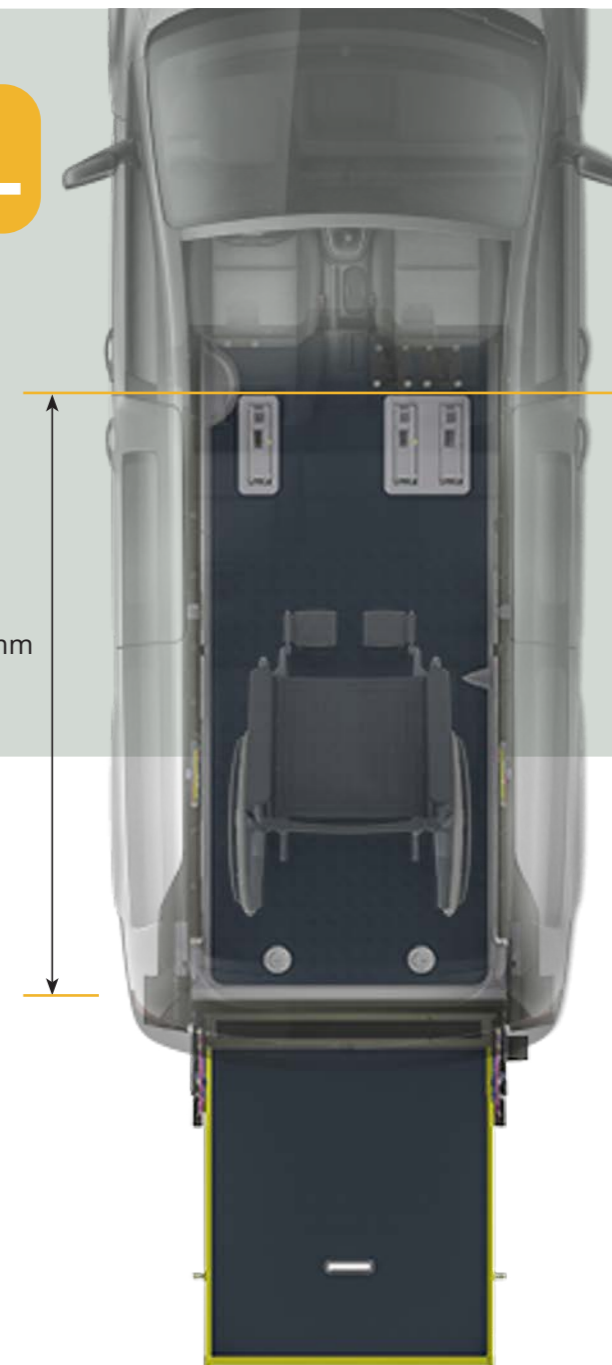

1 350 – 1 490 mm

CADDY MAXI **L**

1 280 – 1 330 mm

CADDY MAXI **XL**

1 380 – 1 850 mm

Whether you need a family-sized wheelchair accessible vehicle, or run a taxi company, we always have the right solution for you. Just choose.

VW Caddy FlexiRamp™

S

L

XL

TECHNICAL INFORMATION

SEATING OPTIONS

	CEM seats	CEM seats	CEM seats	CEM seats	New seats 2nd row	New seats 2nd row + TPS	New seats 2nd row + CEM seats 3rd row	Tip & Fold seats (TPS)	CEM seats 3rd row
	3 [♿] +1 [♿]	3 [♿] +1 [♿]	5 [♿] +1 [♿]	5 [♿] +0 [♿]	4 [♿] +1 [♿]	6 [♿] +0 [♿]	6 [♿] +0 [♿]	3 [♿] +0 [♿]	7 [♿] +0 [♿]
S	✓	✓	✗	✓	✓	✗	✗	✗	✗
L	✓	✓	✓	✓	✗	✗	✗	✓	✓
XL	✓	✓	✓	✓	✓	✓	✓	✓	✓

DIMENSIONS

	S	L	XL
A	310 mm	310 mm	310 mm
B	700 mm	300 mm	300 mm
C	600 mm	-	600 mm
D	1 200 mm	1 200 mm	1 200 - 1 710 mm
E	1 420 mm	1 420 mm	1 420 mm
F	1 200 mm	1 200 mm	1 200 mm
G	1 000 mm	1 000 mm	1 000 mm
H	10°	10 - 14°	10 - 14°
I	100 mm	100 mm	100 mm
J	100 mm	200 mm	100 mm
K	400 mm	-	400 mm