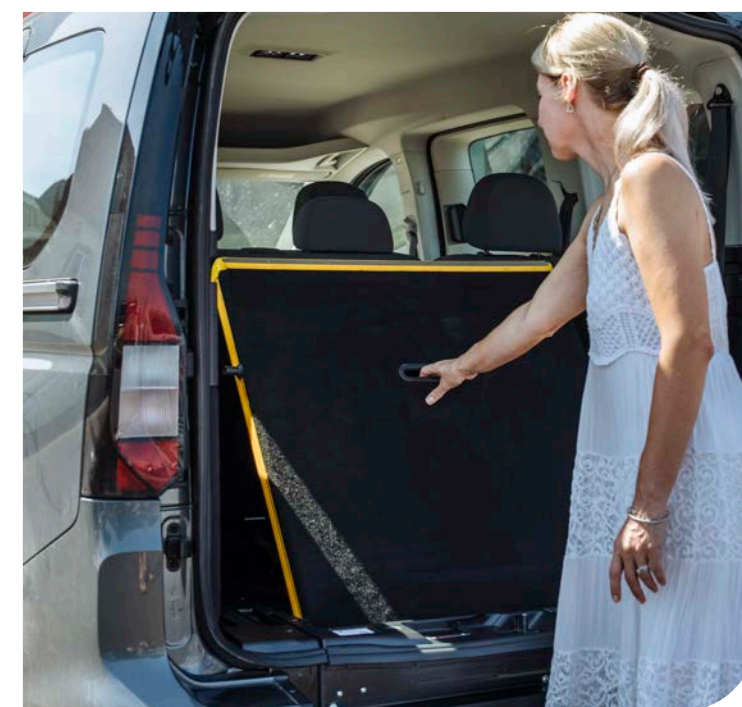

FlexiRamp™
conversions without limits

ZeroEffort

**Volkswagen Caddy
and Caddy Maxi**

5

0800 334 5126
sales@alfredbekker.com
alfredbekker.com

The legendary FlexiRamp with further enhanced functionality for simple and effortless operation

ZeroEffort

The new patented UpLifter™ functionality, in combination with a fully balanced ramp in all positions, delivers uncompromised handling and comfort as well as setting new standards for wheelchair accessible vehicles. Truly a ZeroEffort™ system.

We care about your comfort and safety.

Throughout the new vehicle design process, we always look at how to increase levels of comfort and safety. The new Caddy Flexiramp™ comes with many new features and improvements, which we're confident you will appreciate in your daily usage of the vehicle.

1 350 – 1 490 mm

CADDY MAXI **L**

1 280 – 1 330 mm

CADDY MAXI **XL**

1 380 – 1 850 mm

Whether you need a family-sized wheelchair accessible vehicle, or run a taxi company, we always have the right solution for you. Just choose.