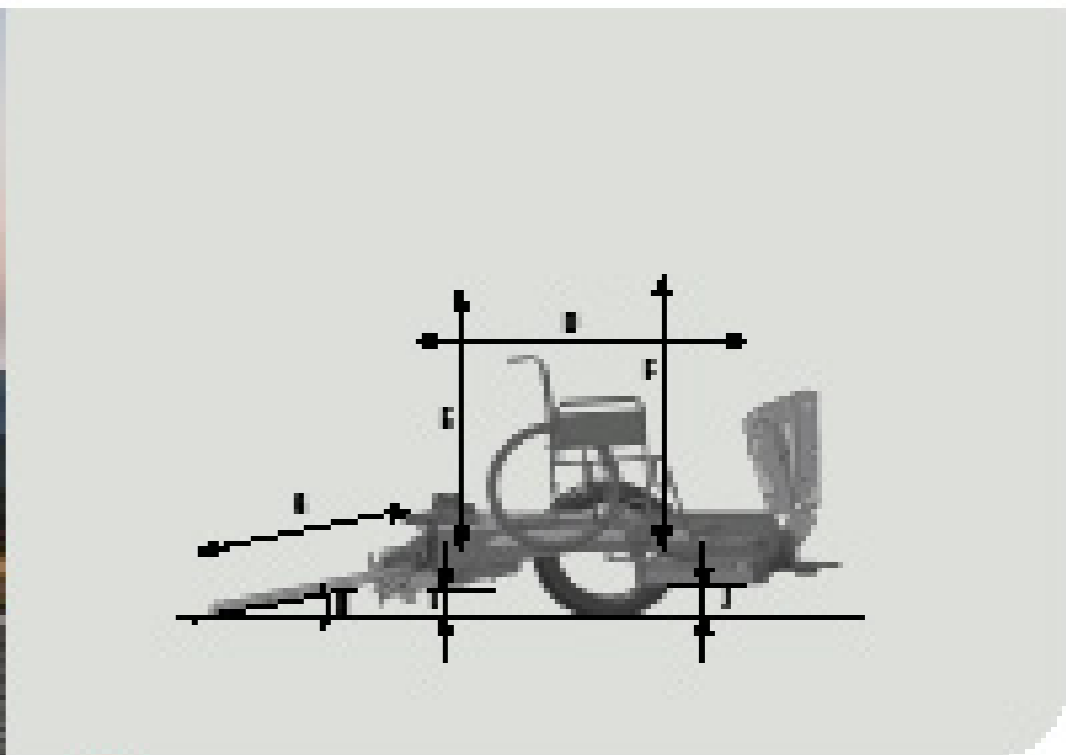

ZeroEffort

The new patented UpLifter™ functionality, in combination with a fully balanced ramp in all positions, delivers uncompromised handling and comfort as well as setting new standards for wheelchair accessible vehicles. Truly a ZeroEffort™ system.

VW Caddy FlexiRamp™

S

L

XL

TECHNICAL INFORMATION

SEATING OPTIONS

	CEM seats	CEM seats	CEM seats	CEM seats	New seats 2nd row	New seats 2nd row + TPS	New seats 2nd row + CEM seats 3rd row	Tip & Fold seats (TPS)	CEM seats 3rd row
	3 [♿] +1 [♿]	3 [♿] +1 [♿]	5 [♿] +1 [♿]	5 [♿] +0 [♿]	4 [♿] +1 [♿]	6 [♿] +0 [♿]	6 [♿] +0 [♿]	3 [♿] +0 [♿]	7 [♿] +0 [♿]
S	✓	✓	✗	✓	✓	✗	✗	✗	✗
L	✓	✓	✓	✓	✗	✗	✗	✓	✓
XL	✓	✓	✓	✓	✓	✓	✓	✓	✓

DIMENSIONS

	S	L	XL
A	310 mm	310 mm	310 mm
B	700 mm	300 mm	300 mm
C	600 mm	-	600 mm
D	1 200 mm	1 200 mm	1 200 - 1 710 mm
E	1 420 mm	1 420 mm	1 420 mm
F	1 200 mm	1 200 mm	1 200 mm
G	1 000 mm	1 000 mm	1 000 mm
H	10°	10 - 14°	10 - 14°
I	100 mm	100 mm	100 mm
J	100 mm	200 mm	100 mm
K	400 mm	-	400 mm