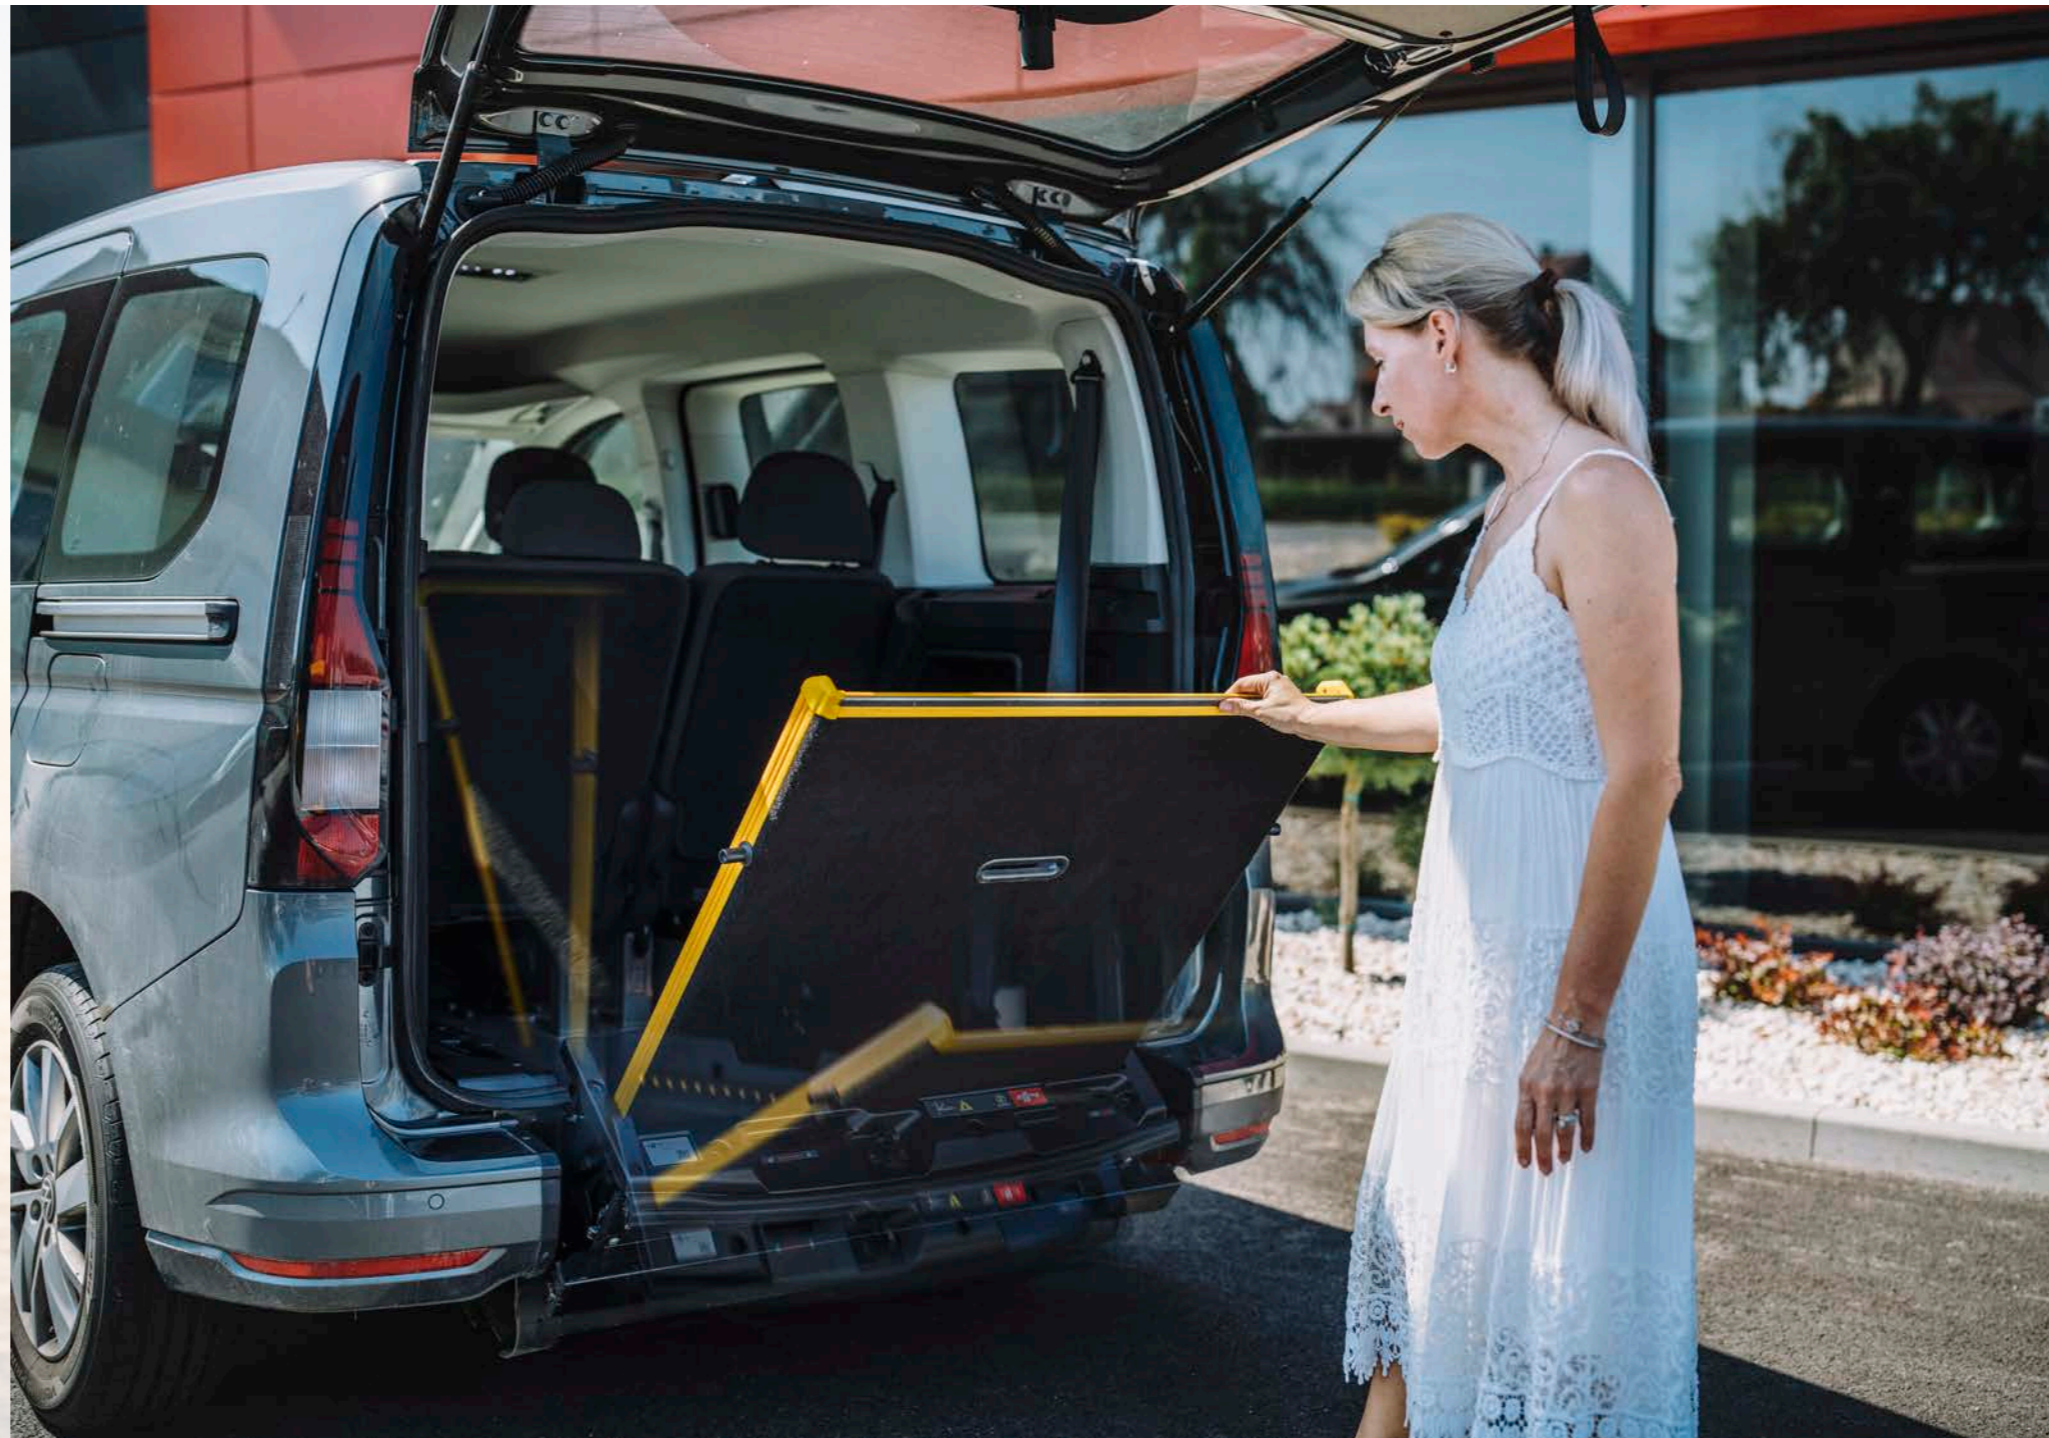

FlexiRamp™
conversions without limits

ZeroEffort

**Volkswagen Caddy
and Caddy Maxi**

5

0800 334 5126
sales@alfredbekker.com
alfredbekker.com

The legendary FlexiRamp with further enhanced functionality for simple and effortless operation

ZeroEffort

The new patented UpLifter™ functionality, in combination with a fully balanced ramp in all positions, delivers uncompromised handling and comfort as well as setting new standards for wheelchair accessible vehicles. Truly a ZeroEffort™ system.

We care about your comfort and safety.

Throughout the new vehicle design process, we always look at how to increase levels of comfort and safety. The new Caddy Flexiramp™ comes with many new features and improvements, which we're confident you will appreciate in your daily usage of the vehicle.

1 350 – 1 490 mm

CADDY MAXI **L**

1 280 – 1 330 mm

CADDY MAXI **XL**

1 380 – 1 850 mm

Whether you need a family-sized wheelchair accessible vehicle, or run a taxi company, we always have the right solution for you. Just choose.