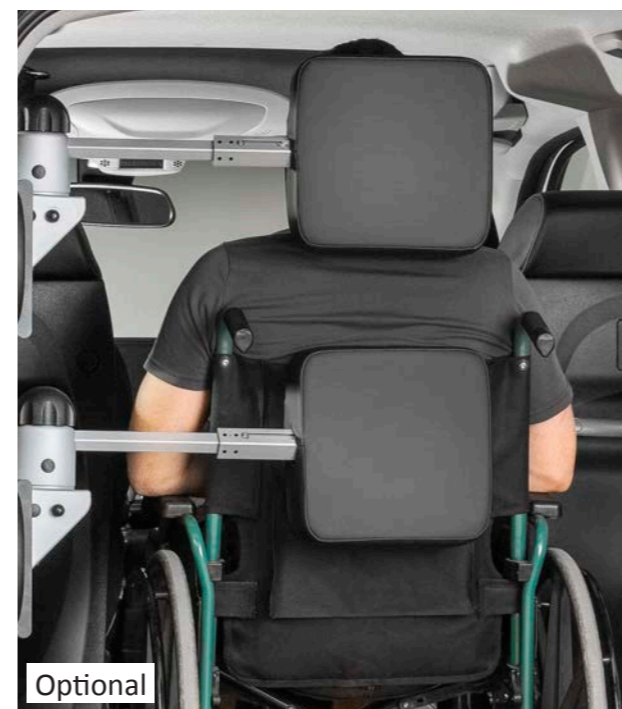

The unique patented rear impact protection system significantly increases the safety of the vehicle occupants.

Optional